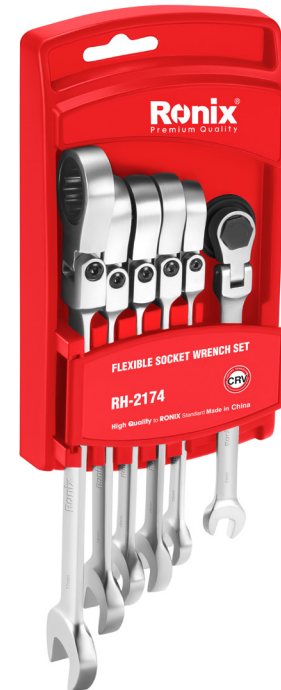

Flex Head Double Box End Ratcheting Wrench set
6pcs

RH-2174

- Hardened chrome vanadium steel construction which ensures strength and durability
- 72 teeth ratchet mechanism offers the ease of 360 degrees of backward swing angle to turn fasteners, versus 360 degrees on standard combination wrenches
- Precisely machined ratchet mechanism for better performance
- Flexible joint heads for working in hard-to-reach area
- Ideal for various applications and suitable for working on car, bike, motor mechanics and other appliances

Model	RH-2174
Sizes	8/10/12/13/14/17mm
Ratchet Mechanism	72Teeth
Head type	Open end /Ratchet
Handle Material	40cr
Ratchet ring material	50bv30
Surface	Matt
Supplied in	Color box